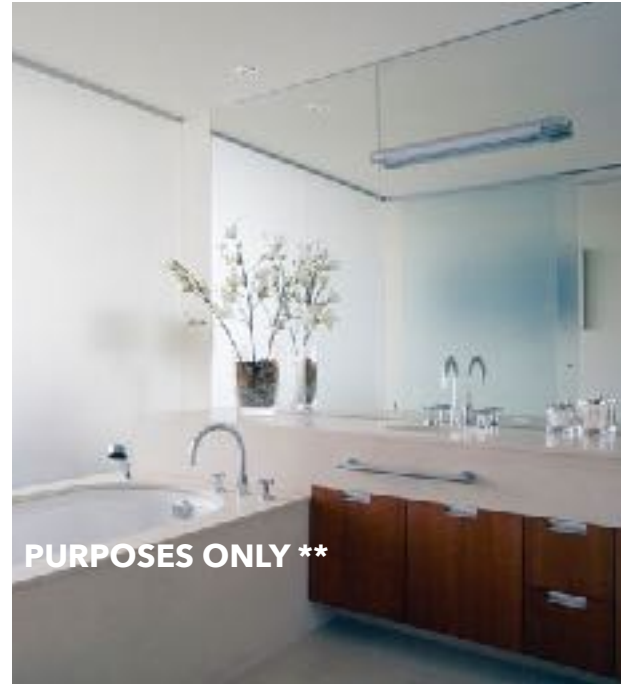

RDC Lagos HQ

ACCOMODATION INFORMATION

The Red Dish Accommodation is ideal for students that would be attending the school from out of town. The accommodation is located on the school premises. You save a fortune on daily commute to the school.

Rooms are average sized with options of shared room or shared bathrooms. All rooms includes , Beds, Curtains and Air-conditioner.

- 3 Months Accommodation (Shared Toilet & Bathrooms)

N150,000

- 3 Months Accommodation (Ensuite)